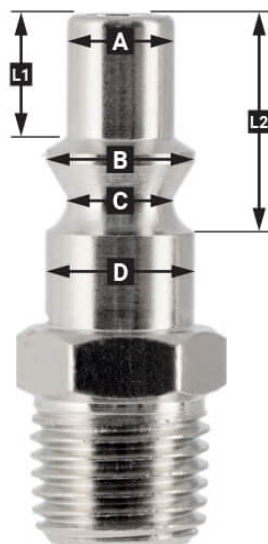

Snelkoppeling Euro 1/4" buitendraad in blister

Product Images

EURO

European profile
7.2 mm
Flow rate at 6 bar:
1820 l/min

L1	5 mm
L2	11 mm
A	∅ 10 mm
B	∅ 12 mm
C	∅ 10 mm
D	∅ 12 mm

Type ORION

Type Orion ARO
210 profile
6 mm
Flow rate at 6 bar:
800 l/min

L1	8.5 mm
L2	16 mm
A	∅ 8 mm
B	∅ 11 mm
C	∅ 8 mm
D	∅ 11 mm