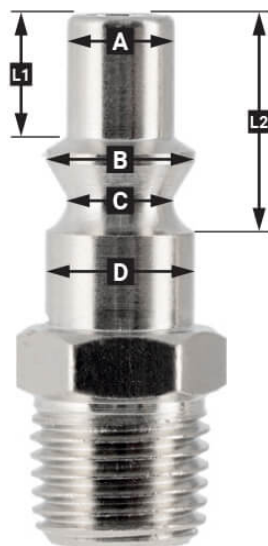

# Snelkoppeling Euro 3/8" buitendraad in blister

## Product Images

## EURO

European profile  
7.2 mm  
Flow rate at 6 bar:  
1820 l/min

<b>L1</b>	5 mm
<b>L2</b>	11 mm
<b>A</b>	∅ 10 mm
<b>B</b>	∅ 12 mm
<b>C</b>	∅ 10 mm
<b>D</b>	∅ 12 mm

## Type ORION

Type Orion ARO  
210 profile  
6 mm  
Flow rate at 6 bar:  
800 l/min

<b>L1</b>	8.5 mm
<b>L2</b>	16 mm
<b>A</b>	∅ 8 mm
<b>B</b>	∅ 11 mm
<b>C</b>	∅ 8 mm
<b>D</b>	∅ 11 mm